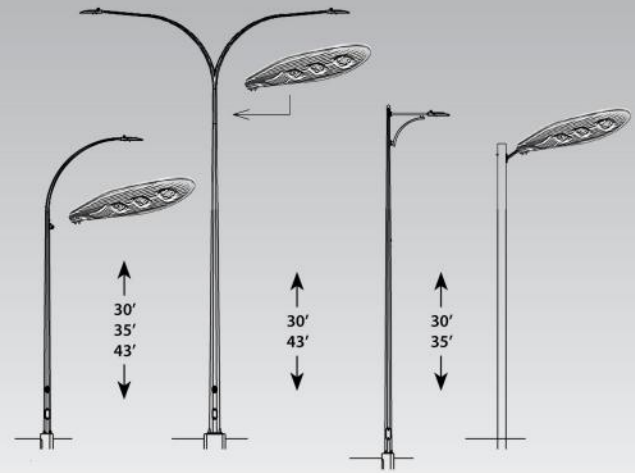

# LED STREET LIGHT 1

Référence	Power	Volt	Lumen	Beam Angle	IP	Ra	Color temperature	Matériel
0115SLA001	20w	AC85-265V, 50/60Hz	2000lm	120°	IP65	80	2700k - 6500k	Glass lens, Silicon gasket, 49 mm pole size, stainless screws, brown professional powder coated
0115SLA002	50w		5000lm					
0115SLA003	80w		8000lm					
0115SLA004	100w = 2*50w		10000lm					
0115SLA005	150w = 3*50w		15000lm					
0115SLA006	240w = 4*60w		24000lm					